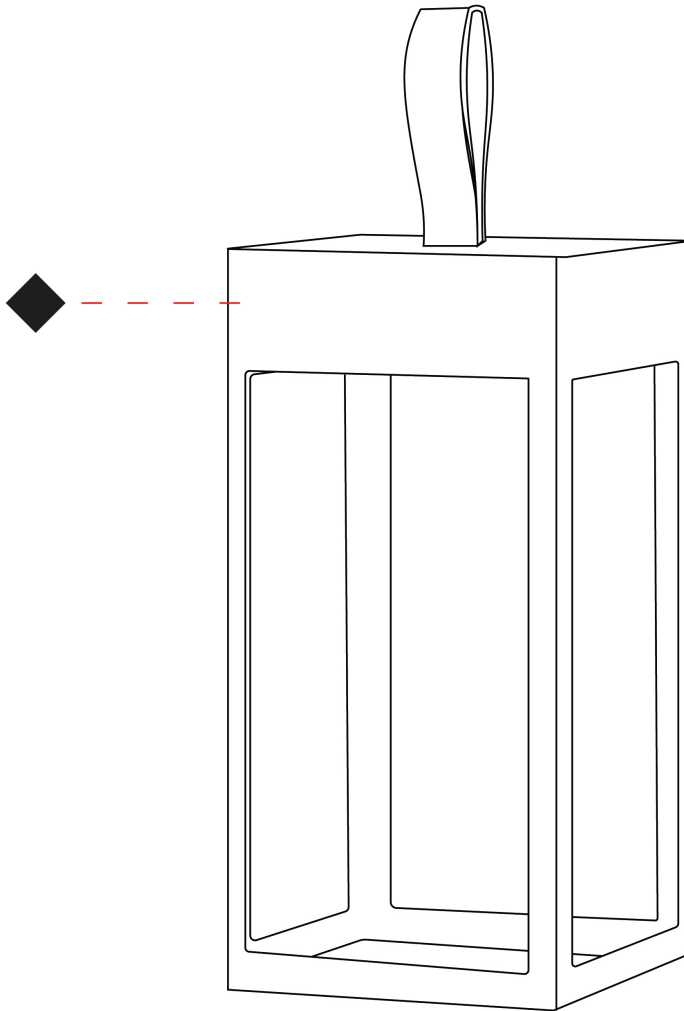

ETEREA PORTABLE

E9B224-

PROJECT

TYPE

SPECIFIER

QUANTITY

DATE

E